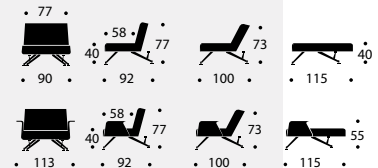

563

Clubber with arms & Clubber

Design by Per Weiss 2009

Original Innovation Living / All rights reserved

Bed size 115 x 210 cm / Chair size 115 x 90 cm / Pocket spring comfort page 128 / Matt black steel frame / Legs in chromed steel / Arms in walnut veneer – optional / Shown combinations: Page 28: Sofa with arms & fabric 563 Twist Charcoal / Page 29: Sofa with arms and chairs & fabric 563 Twist Charcoal
See our range of coffee tables, beanbags & cushions, page 124 - 127

The shown fabric is in stock in Denmark / For more fabric options - see page 130