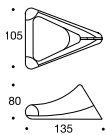

Soft Peak Beanbag

Design by Innovation Living Design Office 2015
Original Innovation Living / All rights reserved
Detachable cover / Size: 105-135-80 cm / Volume:
Inside 300 litres EPS Beads / Available in all fabrics,
see page 130

The detachable cover makes it possible to renew the
beanbag / Can also be refilled!