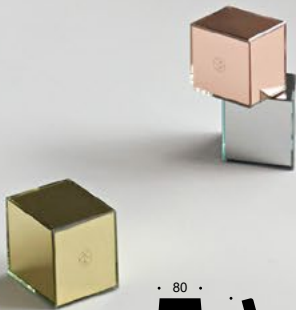

Part 01: Modular

Sofas & chairs
designed to interact

Buri Styletto
Design by Per Weiss 2016
Original Innovation Living / All rights reserved

Bed size 115 x 210 cm / Chair size 115 x 90 cm / Pocket spring comfort page 128 / Arms – optional / Leg & frame options page 17 / Shown combination: Styletto legs in dark stained wood with matt black steel frame & fabric 528 Mixed Dance Blue
See our range of coffee tables, beanbags & cushions, page 124 - 127

The shown fabrics are in stock in Denmark / For more fabric options - see page 130

521

528

Buri Stem with arms
Design by Per Weiss 2016
Original Innovation Living / All rights reserved

Bed size 115 x 210 cm / Chair size 115 x 90 cm / Pocket spring comfort page 128 / Arms – optional / Leg & frame options page 17 / Shown combination: Stem legs in light wood with matt black steel frame & fabric 521 Mixed Dance Grey
See our range of coffee tables, beanbags & cushions, page 124 - 127