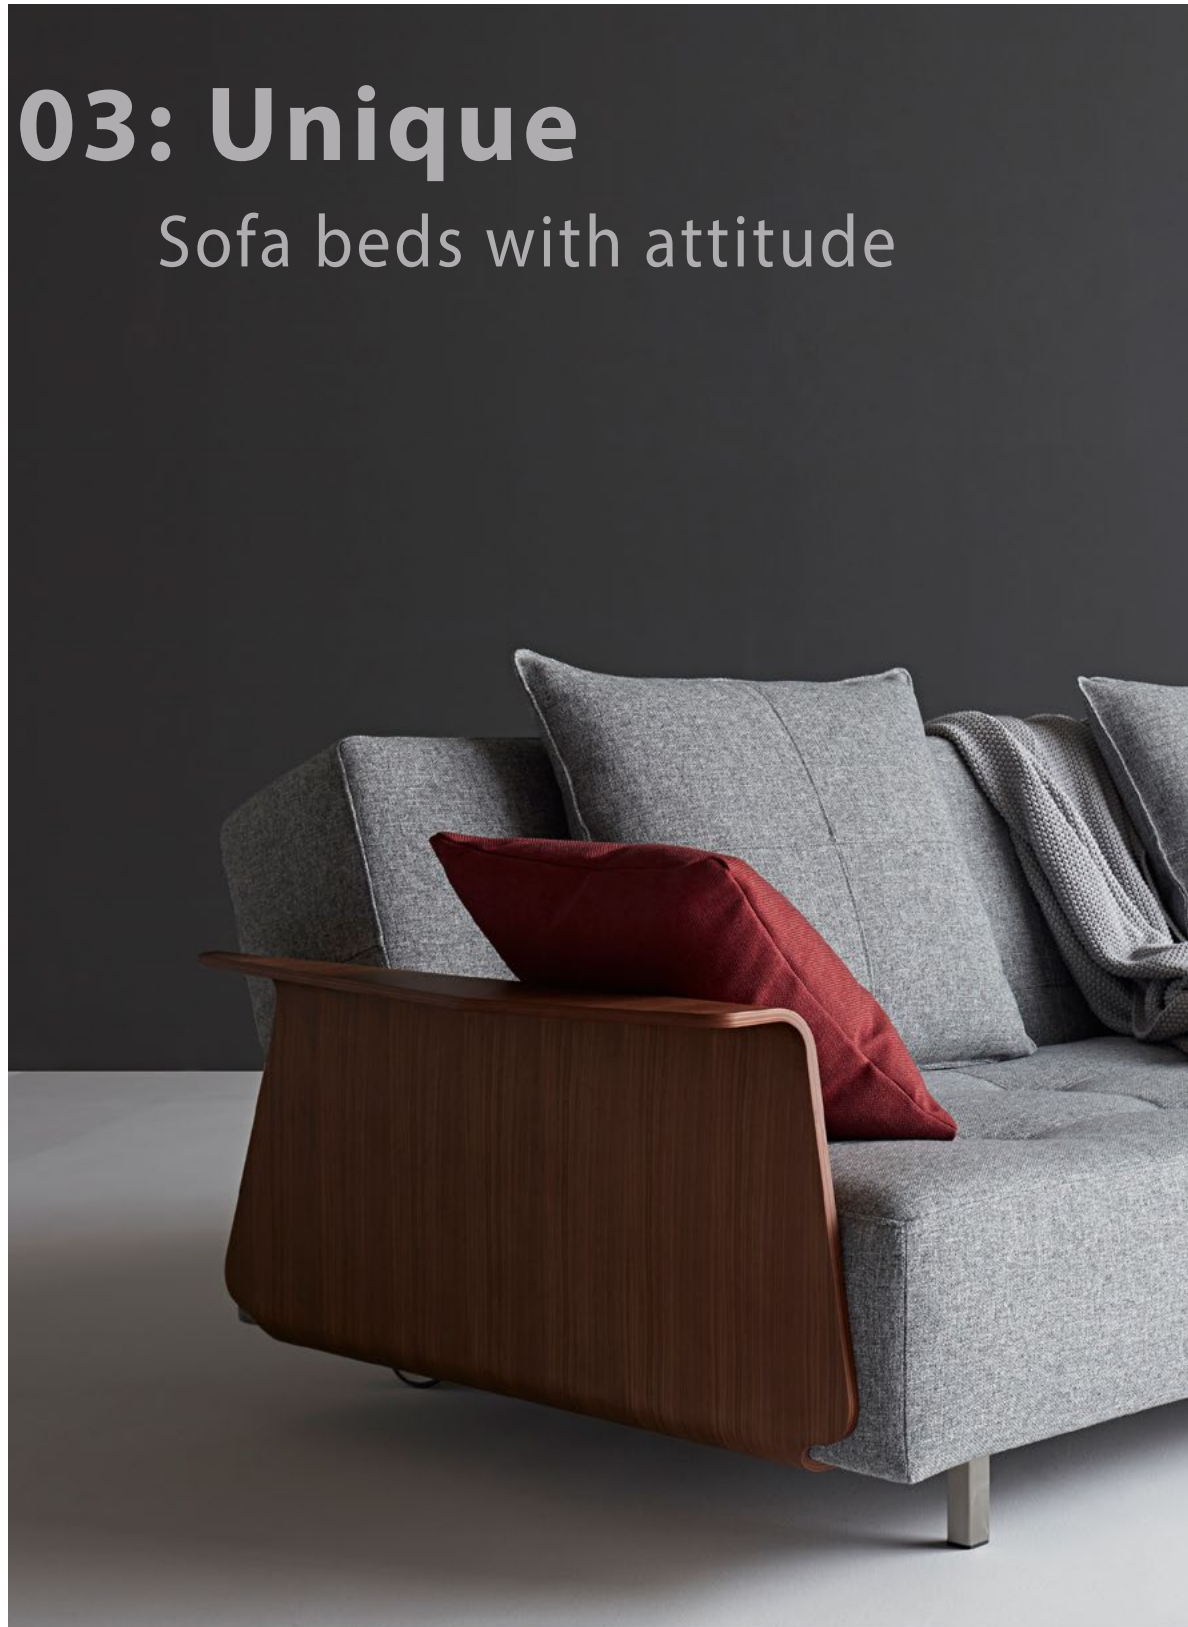

Part 03: Unique

Sofa beds with attitude

Long Horn Deluxe Excess Lounger with arms
Design by Oliver WeissKrogh & Per Weiss 2008 / 2015
Original Innovation Living / All rights reserved

Bed size 140 x 210 cm / Chair size 115 x 85 cm / Excess pocket spring comfort page 128 /
Legs in stainless steel & wheels / Arms in walnut veneer – optional / Shown in: Fabric 565
Twist Granite
See our range of coffee tables, beanbags & cushions, page 124 - 127

The shown fabric is in stock in Denmark / For more fabric options - see page 130