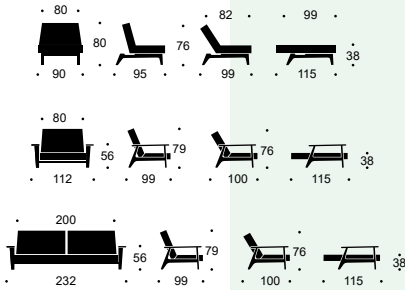

See our range of coffee tables, beanbags & cushions, page 124 - 127

The shown fabrics are in stock in Denmark / For more fabric options - see page 130

216 521 525 537 557 561 582

Spiltback Styletto with arms

Design by Per Weiss 2004

Original Innovation Living / All rights reserved

Bed size 115 x 210 cm / Chair size 115 x 90 cm / Pocket spring comfort page 128 / Arms – optional / Leg & frame options page 17 / Shown combination: Styletto legs in dark stained wood with matt black steel frame & fabric 537 Coastal Sandstone

See our range of coffee tables, beanbags & cushions, page 124 - 127

The shown fabrics are in stock in Denmark / For more fabric options - see page 130

216 521 525 537 557 561 582

Splitback Frej & Splitback Eik

Design by Oliver WeissKrogh & Per Weiss 2004 / 2014 / 2015
Original Innovation Living / All rights reserved

Bed size 115 x 210 cm / Chair size 115 x 90 cm / Pocket spring comfort page 128 / Frej arms & Eik legs in lacquered oak / Matt black steel frame / Leg & frame options page 17 / Shown in: Fabric 521 Mixed Dance Grey
See our range of coffee tables, beanbags & cushions, page 124 - 127