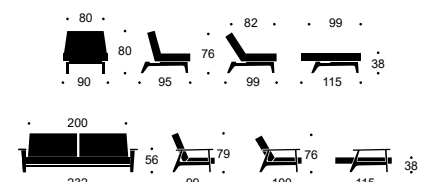

Splitback Frej & Splitback Eik

Design by Oliver WeissKrogh & Per Weiss 2004 / 2014 / 2015

Original Innovation Living / All rights reserved

Bed size 115 x 210 cm / Chair size 115 x 90 cm / Pocket spring comfort page 128 / Frej arms & Eik legs in lacquered oak /

Matt black steel frame / Leg & frame options page 17 / Shown in: Fabric 521 Mixed Dance Grey

See our range of coffee tables, beanbags & cushions, page 124 - 127

The shown fabrics are in stock in Denmark / For more fabric options - see page 130