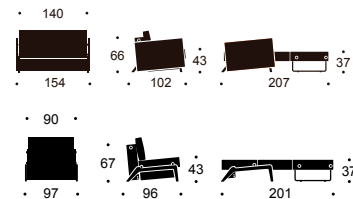

The shown fabric is in stock in Denmark / For more fabric options - see page 130

565

Cubed 140 Wood

Design by Oliver WeissKrogh & Per Weiss 2009 / 2015
Original Innovation Living / All rights reserved

Bed sizes 90 x 200 cm, 140 x 200 cm & 160 x 200 cm / Freon-free foam & no-zag spring / Legs in lacquered oak / Matt black steel frame / Bedding box - included / Headrest - optional / Shown combination: Sofa in 140 x 200 cm & fabric 536 Coastal Slate Brown
See our range of coffee tables, beanbags & cushions, page 124 - 127

The shown fabrics are in stock in Denmark /
For more fabric options - see page 130

Optional headrest

Bedding box

524 528 536 565

Storage Tables

Design by Emil Højfeldt & Per Weiss 2016
Original Innovation Living / All rights reserved

Upholstered table: Ø 77 cm & H: 43 cm / Storage: 110 litre /
Table top: Ø 70 cm, black stained oak veneer or lacquered oak veneer
The table has a movable table top and a large storage compartment /
Available in all fabrics, see page 46