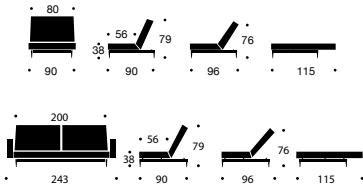

Spiltback Styletto with arms

Design by Per Weiss 2004

Original Innovation Living / All rights reserved

Bed size 115 x 210 cm / Chair size 115 x 90 cm / Pocket spring comfort page 128 / Arms – optional / Leg & frame options page 17 / Shown combination: Styletto legs in dark stained wood with matt black steel frame & fabric 537 Coastal Sandstone

See our range of coffee tables, beanbags & cushions, page 124 - 127

The shown fabrics are in stock in Denmark / For more fabric options - see page 130

216   521   525   537   557   561   582