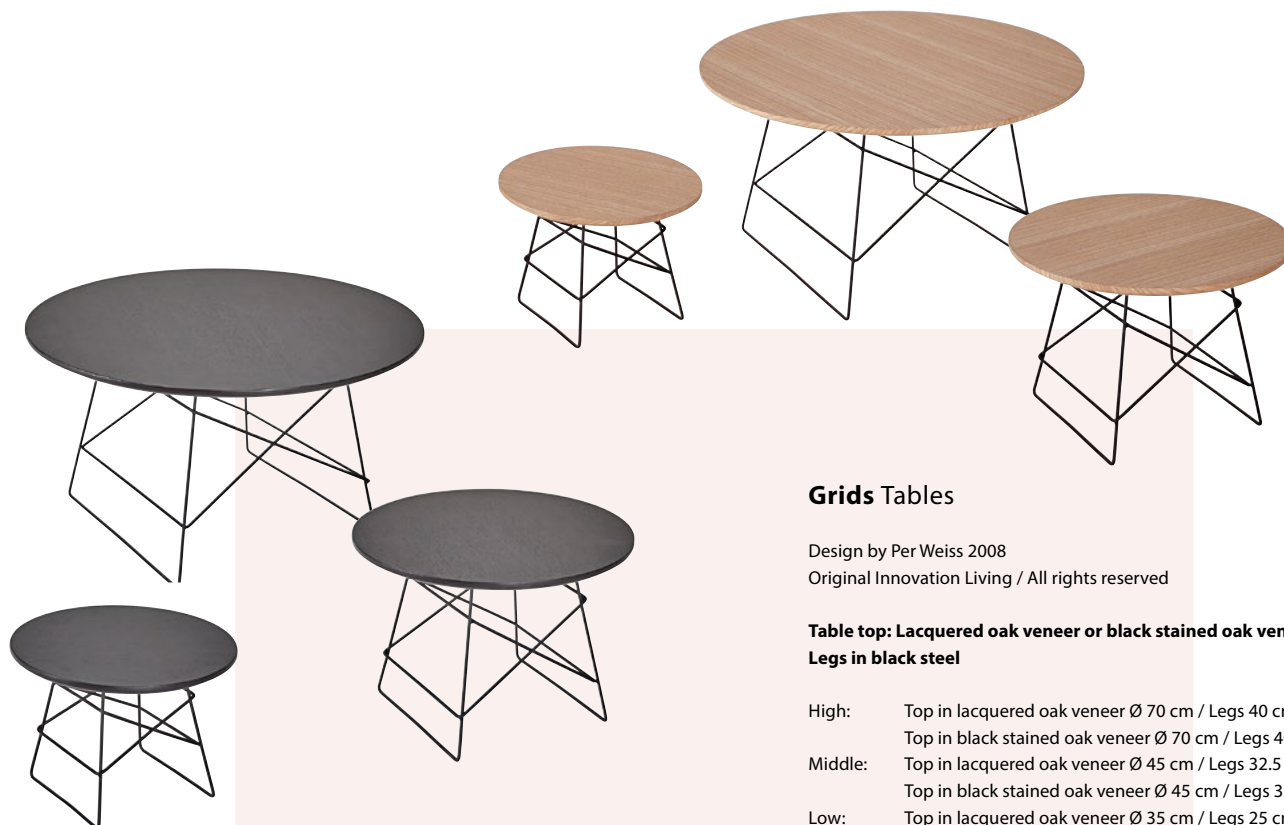

Tables

Stylo Tables

Design by Emil Højfeldt & Per Weiss 2016
Original Innovation Living / All rights reserved

Table top: Black stained oak veneer / Legs Styletto dark wood

Large: Top in Ø 70 cm / Legs 40 cm
Middle: Top in Ø 45 cm / Legs 32,5 cm
Small: Top in Ø 35 cm / Legs 32,5 cm

Nordic Tables

Design by Emil Højfeldt & Per Weiss 2016
Original Innovation Living / All rights reserved

**Table top: Lacquered oak veneer or black stained oak veneer /
Legs in lacquered oak**

Large: Top in lacquered oak veneer Ø 70 cm / Legs 40 cm
Top in black stained oak veneer Ø 70 cm / Legs 40 cm
Middle: Top in lacquered oak veneer Ø 45 cm / Legs 32,5 cm
Top in black stained oak veneer Ø 45 cm / Legs 32,5 cm
Small: Top in lacquered oak veneer Ø 35 cm / Legs 32,5 cm
Top in black stained oak veneer Ø 35 cm / Legs 32,5 cm