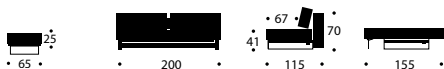

Supremax Deluxe Excess Lounger
Design by Per Weiss 2008
Original Innovation Living / All rights reserved

Bed size 155 x 200 cm / Puff size 65 x 65 cm / Excess pocket spring comfort page 128 / Legs in chromed steel / Matt black steel frame / Headrest - optional /
Shown in: Fabric 563 Twist Charcoal
See our range of coffee tables, beanbags & cushions, page 124 - 127

The shown fabrics are in stock in Denmark / For more fabric options - see page 130

528

563