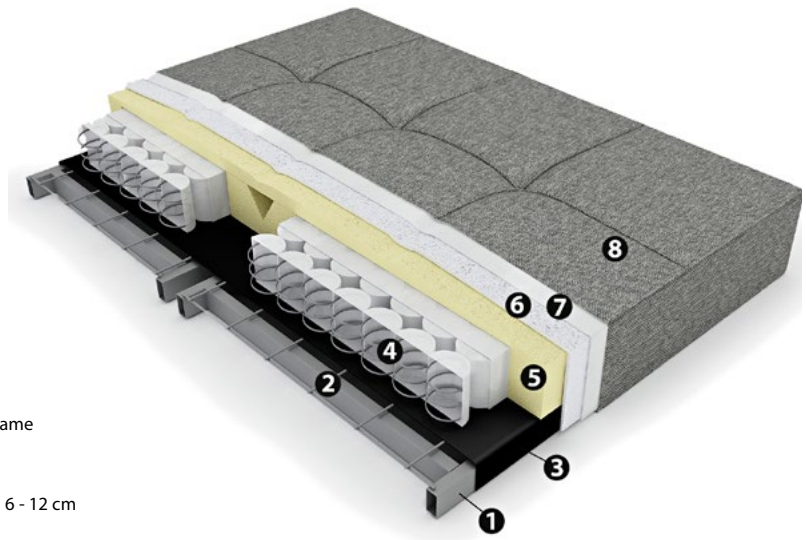

Istyle pocket spring:

- 01: Rigid metal frame
- 02: Metal mesh
- 03: Non woven
- 04: Pocket spring 6 - 12 cm
- 05: Foam casing
- 06: Fibrefill
- 07: Non woven
- 08: Fabric

Istyle excess pocket spring:

- 01: Rigid metal frame
- 02: Metal mesh
- 03: Non woven
- 04: Pocket spring 12 - 16 cm
- 05: Foam casing
- 06: Fibrefill
- 07: Non woven
- 08: Fabric