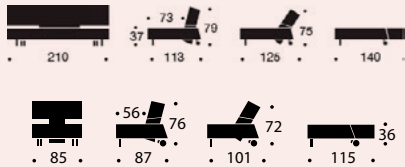

Long Horn Deluxe Excess Lounger
Design by Per Weiss 2008
Original Innovation Living / All rights reserved

Bed size 140 x 210 cm / Chair size 115 x 85 cm / Excess pocket spring comfort page 128 /
Legs in stainless steel & wheels / Shown in: Fabric 565 Twist Granite
See our range of coffee tables, beanbags & cushions, page 124 - 127

565

The shown fabric is in stock in Denmark / For more fabric options - see page 130