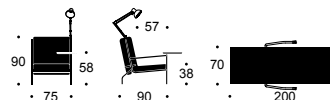

Noir

Design by Oliver & Lukas WeissKrogh 2015
Original Innovation Living / All rights reserved

Bed size 70 x 200 cm / Noir mattress is a combination of a core of 5 cm ultra-soft foam & 3 cm solid foam surrounded by a layer of breathable carted cotton / Legs & frame in silky black steel / Optional lamp & table – table also available with wireless charger

Shown combinations: Page 38: Noir with lamp, swing table & fabric 561 Twist Rust Red / Page 39: Noir with lamp, swing table & fabric 565 Twist Granite
See our range of coffee tables, beanbags & cushions, page 124 - 127

The shown fabrics are in stock in Denmark / For more fabric options - see page 130

Optional accessories: