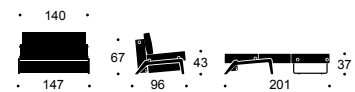

Cubed 140 Wood

Design by Oliver WeissKrogh & Per Weiss 2009 / 2015
Original Innovation Living / All rights reserved

Bed sizes 90 x 200 cm, 140 x 200 cm & 160 x 200 cm / Freon-free foam & no-zag spring / Legs in lacquered oak / Matt black steel frame / Bedding box - included / Headrest - optional / Shown combination: Sofa in 140 x 200 cm & fabric 536 Coastal Slate Brown
See our range of coffee tables, beanbags & cushions, page 124 - 127

The shown fabrics are in stock in Denmark /
For more fabric options - see page 130