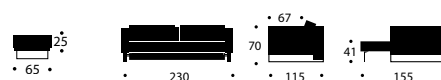

Cassius Deluxe Excess Lounger
Design by Per Weiss 2008
Original Innovation Living / All rights reserved

Bed size 155 x 200 cm / Puff size 65 x 65 cm / Excess pocket spring comfort page 128 /
Legs in chromed steel / Matt black steel frame / Headrest - optional /
Shown in: Fabric 528 Mixed Dance Blue

See our range of coffee tables, beanbags & cushions, page 124 - 127

The shown fabrics are in stock in Denmark / For more fabric options - see page 130

528   563