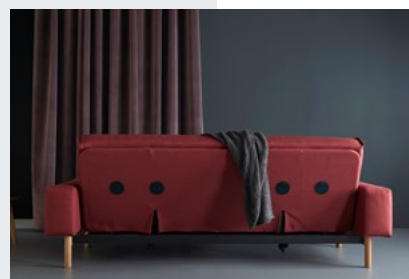

Optional frame cover