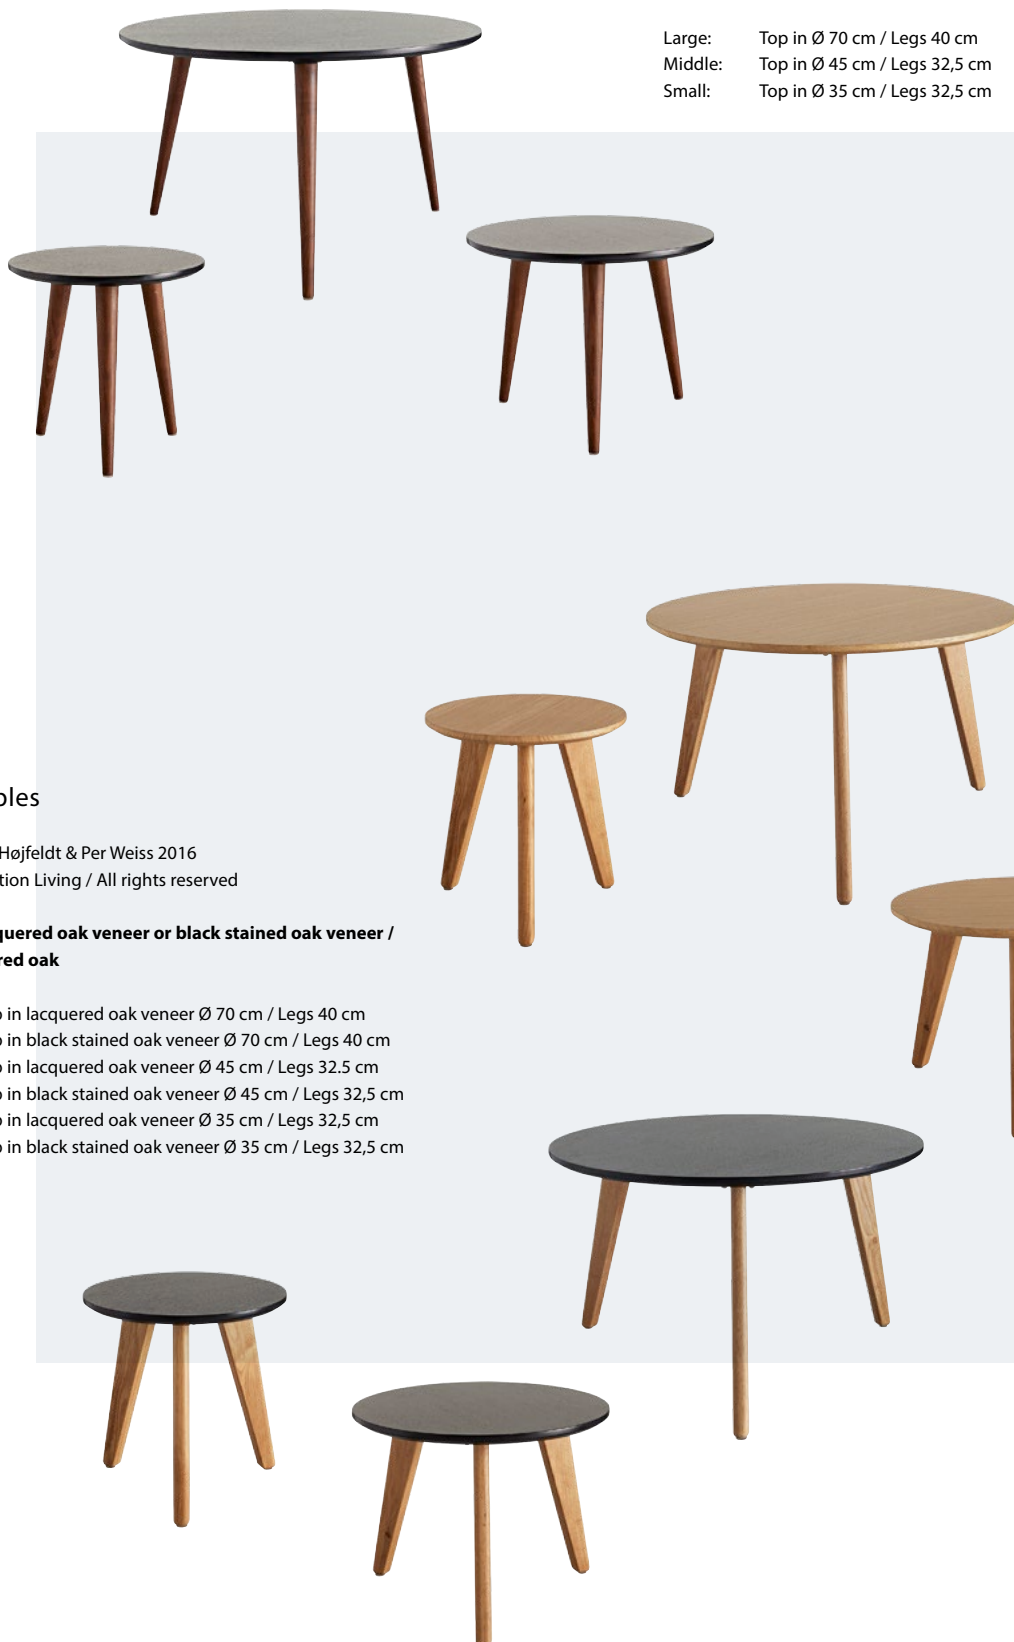

Tables

Stylo Tables

Design by Emil Højfeldt & Per Weiss 2016
Original Innovation Living / All rights reserved

Table top: Black stained oak veneer / Legs Styletto dark wood

Large: Top in Ø 70 cm / Legs 40 cm
Middle: Top in Ø 45 cm / Legs 32,5 cm
Small: Top in Ø 35 cm / Legs 32,5 cm