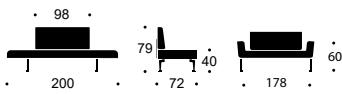

Zeal Laser

Design by Per Weiss 2013 / 2016

Original Innovation Living / All rights reserved

Bed size 70 x 200 cm / Pocket spring comfort page 128 / Leg options page 63 / Shown combination: Laser legs in matt black steel & fabric 562 Twist Dark Green

See our range of coffee tables, beanbags & cushions, page 124 - 127

The shown fabrics are in stock in Denmark / For more fabric options - see page 130

216   515   542   552   557   562   565