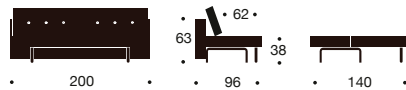

Rhomb

Design by Per Weiss 2014

Original Innovation Living / All rights reserved

Bed size 140 x 200 cm / Pocket spring comfort page 128 / Stem legs in light wood / Matt black steel frame / Bedding box - included / Headrest - optional / Shown in: Fabric 521 Mixed Dance Grey

See our range of coffee tables, beanbags & cushions, page 124 - 127

The shown fabric is in stock in Denmark / For more fabric options - see page 130

521

Optional headrest

Bedding box