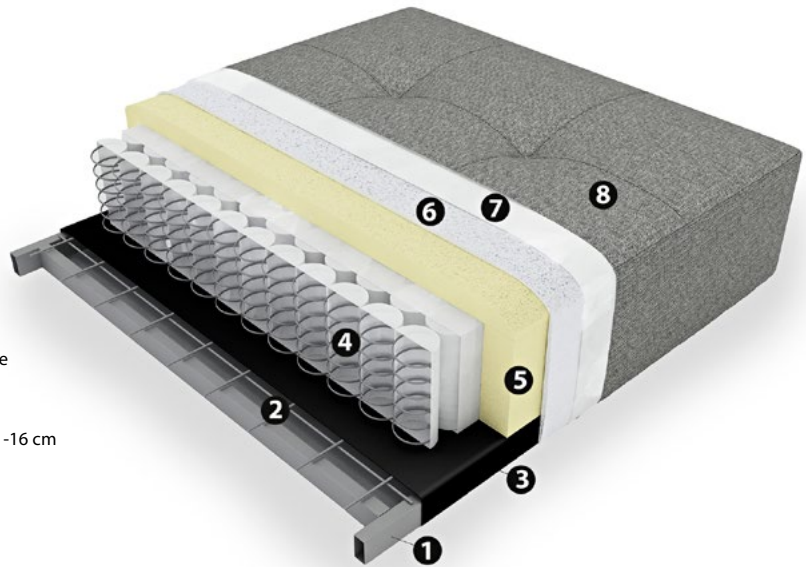

Istyle pocket spring:

- 01: Rigid metal frame
- 02: Metal mesh
- 03: Non woven
- 04: Pocket spring 6 - 12 cm
- 05: Foam casing
- 06: Fibrefill
- 07: Non woven
- 08: Fabric

Istyle excess pocket spring:

- 01: Rigid metal frame
- 02: Metal mesh
- 03: Non woven
- 04: Pocket spring 12 - 16 cm
- 05: Foam casing
- 06: Fibrefill
- 07: Non woven
- 08: Fabric