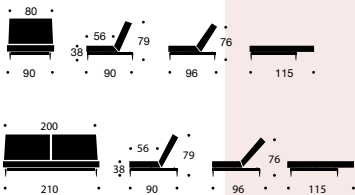

The shown fabrics are in stock in Denmark / For more fabric options - see page 130

521

528

Buri Stem with arms
Design by Per Weiss 2016
Original Innovation Living / All rights reserved

Bed size 115 x 210 cm / Chair size 115 x 90 cm / Pocket spring comfort page 128 / Arms – optional / Leg & frame options page 17 / Shown combination: Stem legs in light wood with matt black steel frame & fabric 521 Mixed Dance Grey
See our range of coffee tables, beanbags & cushions, page 124 - 127

The shown fabrics are in stock in Denmark / For more fabric options - see page 130

521

528

Splitback Styletto

Design by Per Weiss 2004

Original Innovation Living / All rights reserved

Bed size 115 x 210 cm / Chair size 115 x 90 cm / Pocket spring comfort page 128 / Arms - optional / Leg & frame options page 17 / Shown combination: Styletto legs in dark stained wood with matt black steel frame & fabric 561 Twist Rust Red