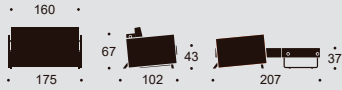

Cubed 160 with arms

Design by Oliver WeissKrogh & Per Weiss 2009 / 2015

Original Innovation Living / All rights reserved

Bed size 160 x 200 / Freon-free foam & no-zag spring / Legs in matt black steel / Bedding box - included / Headrest - optional / Shown combination: Sofa in 160 x 200 cm with arms & fabric 565 Twist Granite
160 x 200 cm is available with arms, wood legs or chrome legs
See our range of coffee tables, beanbags & cushions, page 124 - 127

The shown fabric is in stock in Denmark / For more fabric options - see page 130

565