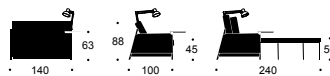

Bed sizes 115 x 200 cm & 135 x 200 cm / Comfort options, see below / Legs & frame in silky black steel / Optional lamp & table - table also available with wireless charger / Shown combinations: Page 36: Neat 140 with table, swing lamp & fabric 528 Mixed Dance Blue / Page 37: Neat 120 with table, swing lamp & fabric 227 Flashtex Graphite
See our range of coffee tables, beanbags & cushions, page 124 - 127

227 528 558 565

Noir

Design by Oliver & Lukas WeissKrogh 2015
Original Innovation Living / All rights reserved

Bed size 70 x 200 cm / Noir mattress is a combination of a core of 5 cm ultra-soft foam & 3 cm solid foam surrounded by a layer of breathable carted cotton / Legs & frame in silky black steel / Optional lamp & table – table also available with wireless charger