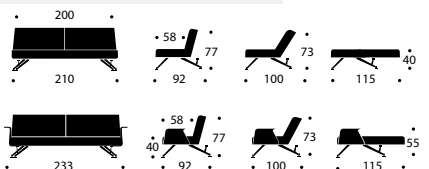

563

Clubber with arms & Clubber

Design by Per Weiss 2009

Original Innovation Living / All rights reserved

Bed size 115 x 210 cm / Chair size 115 x 90 cm / Pocket spring comfort page 128 / Matt black steel frame / Legs in chromed steel / Arms in walnut veneer – optional / Shown combinations: Page 28: Sofa with arms & fabric 563 Twist Charcoal / Page 29: Sofa with arms and chairs & fabric 563 Twist Charcoal
See our range of coffee tables, beanbags & cushions, page 124 - 127

The shown fabric is in stock in Denmark / For more fabric options - see page 130