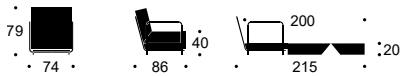

558

565

Fluxe

Design by Per Weiss 2015

Original Innovation Living / All rights reserved

Bed size 70 x 200 cm / Freon-free foam / Legs & frame in silky black steel / Small cushion included /

Shown in: Fabric 565 Twist Granite

See our range of coffee tables, beanbags & cushions, page 124 - 127

The shown fabrics are in stock in Denmark / For more fabric options - see page 130