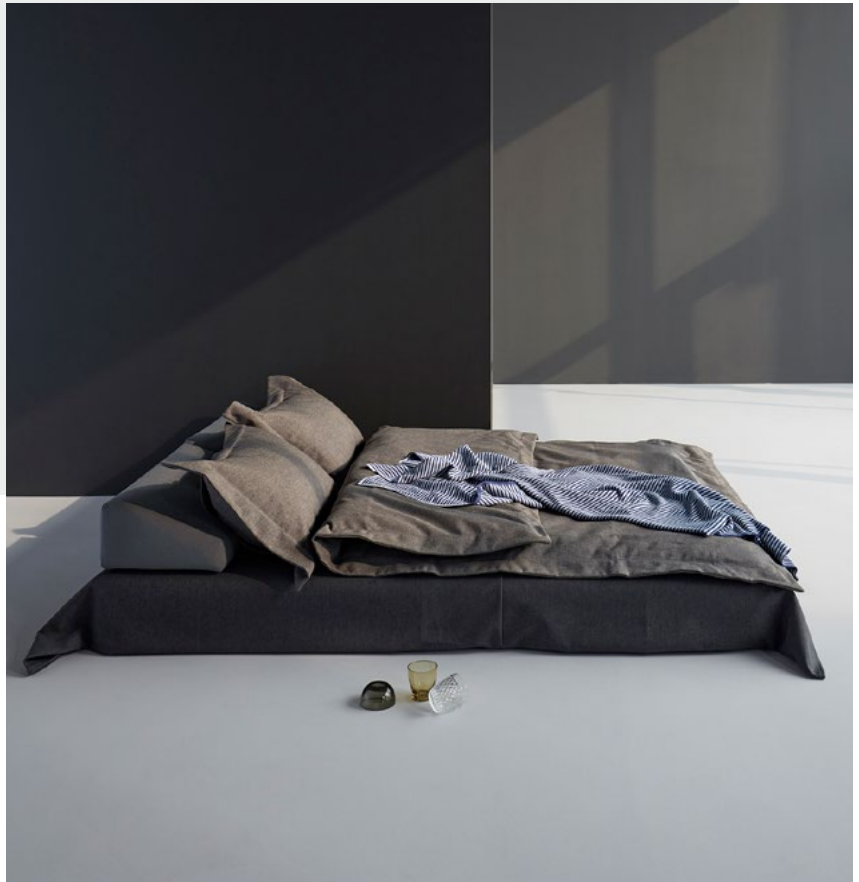

Vanadis

Design by Per Weiss 2016

Original Innovation Living / All rights reserved

Bed size 90 x 200 cm / Freon-free foam & bonell spring / Frame & legs in lacquered oak / Back cushion with storage - included / Back support in matt black steel – optional / Shown combinations: Page 56: Fabric 527 Mixed Dance Natural / Page 57: Sofa with back support & fabric 563 Twist Charcoal
See our range of coffee tables, beanbags & cushions, page 124 - 127

The shown fabrics are in stock in Denmark / For more fabric options - see page 130

527

563

Sigmund Wood

Design by Per Weiss 2016
Original Innovation Living / All rights reserved

Bed size 80/160 x 200 cm / Pocket spring comfort
page 128 / Legs in lacquered oak or aluminum /
Cushions - included / Shown combination: Page 58:
Lacquered oak legs & fabric 535 Coastal Nordic Sky /
Page 59: Lacquered oak legs & fabric 534 Coastal Seal
Grey
See our range of coffee tables, beanbags & cushions,
page 124 - 127

The shown fabrics are in stock in Denmark / For more
fabric options - see page 130

Napper

Design by Per Weiss 2013
Original Innovation Living / All rights reserved

Bed size 80 x 200 cm / Pocket spring comfort page 128 / Leg options see below / Shown combinations: Page 60: Laser legs in matt black steel & fabric 533 Coastal Dark Shadow / Page 61: Bow legs in lacquered oak & fabric 521 Mixed Dance Grey / Stem legs in light wood & fabric 561 Twist Rust Red
See our range of coffee tables, beanbags & cushions, page 124 - 127