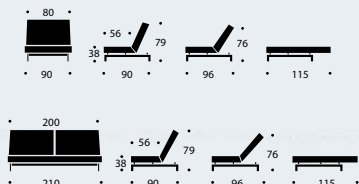

Nordic Tables

Design by Emil Højfeldt & Per Weiss 2016
 Original Innovation Living / All rights reserved

- Large: Top in black stained oak veneer Ø 70 cm / Legs 40 cm
- Middle: Top in black stained oak veneer Ø 45 cm / Legs 32,5 cm
- Small: Top in black stained oak veneer Ø 35 cm / Legs 32,5 cm

216

521

525

537

557

561

582

Stylo Tables

Design by Per Weiss 2016
Original Innovation Living / All rights reserved

Table top: Black stained oak veneer / Legs Styletto dark wood

Large: Top in Ø 70 cm / Legs 40 cm
Middle: Top in Ø 45 cm / Legs 32,5 cm
Small: Top in Ø 35 cm / Legs 32,5 cm

Spiltback Chrome & Spiltback Styletto
Design by Per Weiss 2004
Original Innovation Living / All rights reserved

Bed size 115 x 210 cm / Chair size 115 x 90 cm / Pocket spring comfort page 128 / Arms - optional / Leg & frame options page 17 / Shown combinations: Page 18: Chrome legs with matt black steel frame & fabric 582 Leather Look Black / Page 19: Styletto legs in light stained wood with silver steel frame & fabric 216 Flashtex Dark Grey
See our range of coffee tables, beanbags & cushions, page 124 - 127